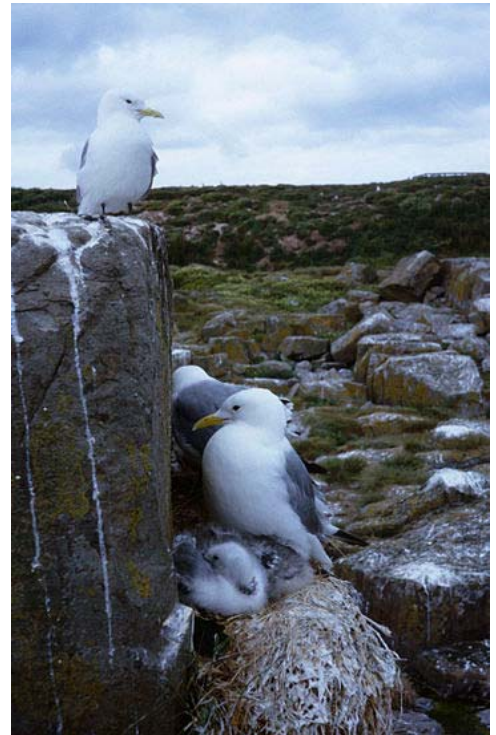

Contents

- 1 Habitat and range
- 2 Physical appearance
- 3 Photo gallery
- 4 References

Habitat and range

Kittiwakes are coastal breeding birds ranging in the North Pacific, North Atlantic and Arctic oceans. They form large, dense, noisy colonies during the summer reproductive period, often sharing habitat with murres. They are the only gull species that are exclusively cliff-nesting.

The black-legged kittiwake is one of the most numerous of seabirds. Breeding colonies can be found in the Pacific from the Kuril Islands, around the coast of the Sea of Okhotsk throughout the Bering Sea and the Aleutian Islands to southeast Alaska,^[1] and in the Atlantic from the Gulf of St. Lawrence through Greenland and the coast of Ireland down to Portugal, as well as in the high Arctic islands.^[2] In the winter, the range extends further south and out to sea.

In sharp contrast, the red-legged kittiwake has a very limited range in the Bering Sea, breeding only on the Pribilof, Bogoslof and Buldir islands in the United States, and the Commander Islands in Russia. On these islands, it shares some of the same cliff habitat as the black-legged kittiwake, though there is some localized segregation between the species on given cliffs.

Physical appearance

The two species are physically very similar. They have a white head and body, grey back, grey wings tipped

Kittiwake

Black-legged kittiwakes, *Rissa tridactyla*, nesting on the Farne Islands, Northumberland, UK

Scientific classification

Kingdom:	Animalia
Phylum:	Chordata
Class:	Aves
Order:	Charadriiformes
Family:	Laridae
Genus:	<i>Rissa</i>
	Stephens, 1826

Species

Rissa tridactyla
Rissa brevirostris